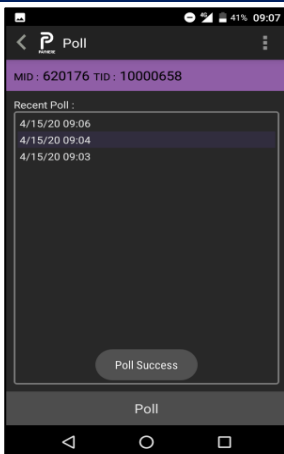

### C. How to Perform Manual Polling

1. Tap <Payhere> icon, then tap <Poll>.

2. To perform polling, tap <Poll> to continue.

3. Terminal is processing and downloading.

4. Poll Success.