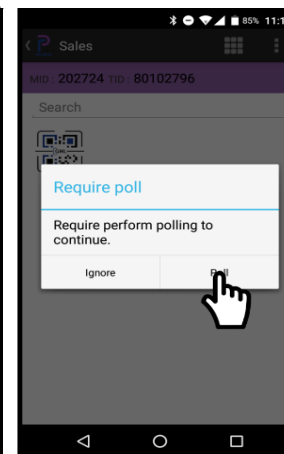

2. Tap <Poll> to perform Polling.