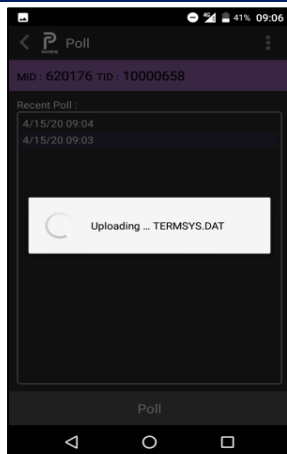

### B. How Perform Daily Polling

1. Tap on <Payhere> icon

2. Tap <Poll> to perform Polling.

3. Poll Success

### C. How to Perform Manual Polling

1. Tap <Payhere> icon, then tap <Poll>.

2. To perform polling, tap <Poll> to continue.

3. Terminal is processing and downloading.

4. Poll Success.