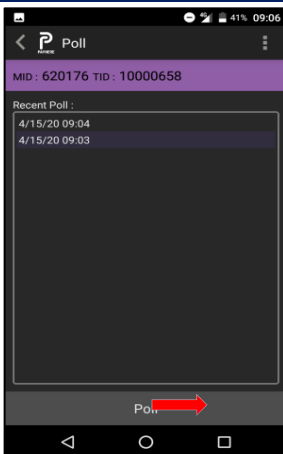

### B. How Perform Daily Polling

1. Tap on <Payhere> icon

2. Tap <Poll> to perform Polling.

3. Poll Success

### C. How to Perform Manual Polling

1. Tap <Payhere> icon, then tap <Poll>.

2. To perform polling, tap <Poll> to continue.

3. Terminal is processing and downloading.

4. Poll Success.