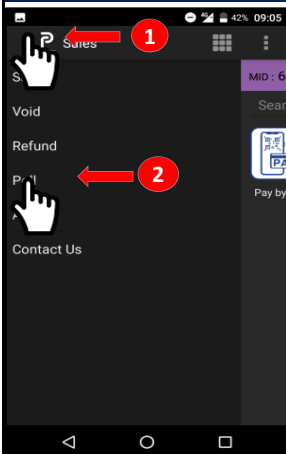

4. Choose Menu

### B. How Perform Daily Polling

1. Tap on <Payhere> icon

2. Tap <Poll> to perform Polling.

3. Poll Success

### C. How to Perform Manual Polling

1. Tap <Payhere> icon, then tap <Poll>.

2. To perform polling, tap <Poll> to continue.

3. Terminal is processing and downloading.

4. Poll Success.