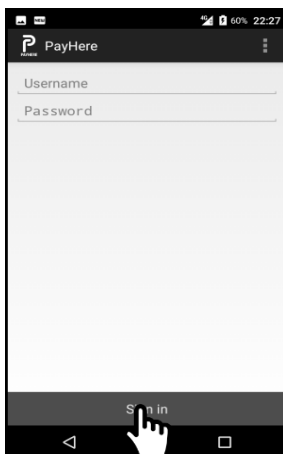

### A. How to Perform Sign In (if any)

1. Tap on <Payhere> icon

2. Key in username and password, then tap <Sign in>. (\*no sign in require if never logout)

3. Tap <Payment> icon to perform Sales. In other cases, tap <Payhere> icon to choose Menu.

4. Choose Menu