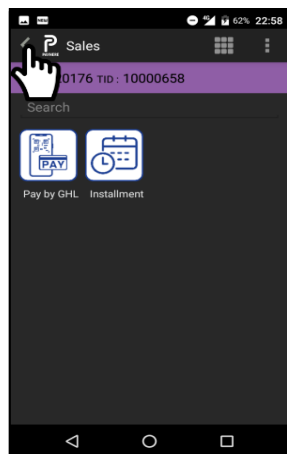

### A. How to Perform Sign In (if any)

1. Tap on <Payhere> icon

2. Key in username and password, then tap <Sign in>. (\*no sign in require if never logout)

3. Tap <Payment> icon to perform Sales. In other cases, tap <Payhere> icon to choose Menu.

4. Choose Menu