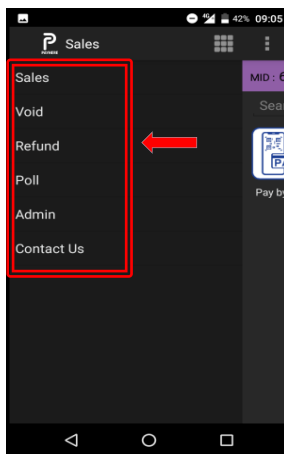

### A. How to Perform Sign In (if any)

1. Tap on <Payhere> icon

2. Key in username and password, then tap <Sign in>. (\*no sign in require if never logout)

3. Tap <Payment> icon to perform Sales. In other cases, tap <Payhere> icon to choose Menu.

4. Choose Menu