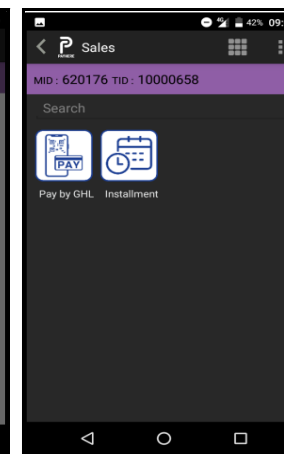

### A. How to Perform Sign In (if any)

1. Tap on <Payhere> icon

2. Key in username and password, then tap <Sign in>. (\*no sign in require if never logout)

3. Tap <Payment> icon to perform Sales. In other cases, tap <Payhere> icon to choose Menu.

4. Choose Menu

### B. How Perform Daily Polling

1. Tap on <Payhere> icon

2. Tap <Poll> to perform Polling.

3. Poll Success