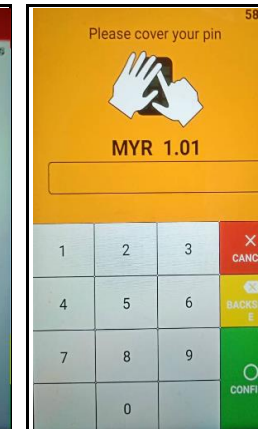

Partial Redeem (Loyalty)

1. Press <More> for more menu

2. Tap on Loyalty Icon <QR>

3. Tap on <Partial Redeem> Icon

4. Enter amount

5. Insert Card

6. Enter Pin to complete Total amount transaction charge to card after partial redemption

7. Terminal is processing the transaction

Partial Redeem (Loyalty)- Continue

8. Transaction Approved & merchant copy receipt printed out

9. Press <CUSTOMER COPY> for the customer copy receipt