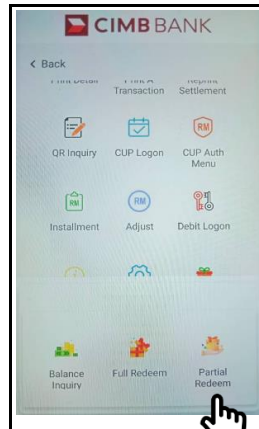

Partial Redeem (Loyalty)

1. Press <More> for more menu

2. Tap on Loyalty Icon <QR>

3. Tap on <Partial Redeem> Icon

4. Enter amount

5. Insert Card

6. Enter Pin to complete Total amount transaction charge to card after partial redemption

7. Terminal is processing the transaction

Partial Redeem (Loyalty)- Continue

8. Transaction Approved & merchant copy receipt printed out

9. Press <CUSTOMER COPY> for the customer copy receipt