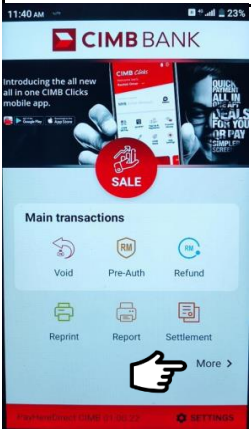

Partial Redeem (Loyalty)

1. Press <More> for more menu

2. Tap on Loyalty Icon <QR>

3. Tap on <Partial Redeem> Icon

4. Enter amount

5. Insert Card

6. Enter Pin to complete Total amount transaction charge to card after partial redemption

7. Terminal is processing the transaction

Partial Redeem (Loyalty)- Continue

8. Transaction Approved & merchant copy receipt printed out

9. Press <CUSTOMER COPY> for the customer copy receipt