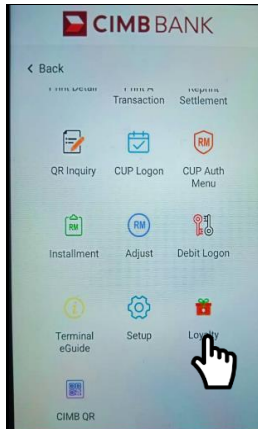

Partial Redeem (Loyalty)

1. Press <More> for more menu

2. Tap on Loyalty Icon <QR>

3. Tap on <Partial Redeem> Icon

4. Enter amount

5. Insert Card

6. Enter Pin to complete Total amount transaction charge to card after partial redemption

7. Terminal is processing the transaction

Partial Redeem (Loyalty)- Continue

8. Transaction Approved & merchant copy receipt printed out

9. Press <CUSTOMER COPY> for the customer copy receipt