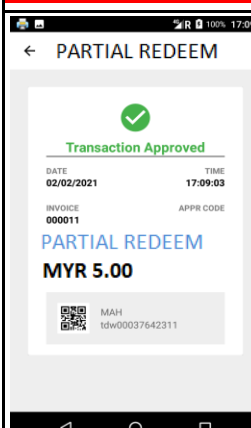

Partial Redeem (Loyalty)

1. Press <More> for more menu

2. Tap on Loyalty Icon <QR>

3. Tap on <Partial Redeem> Icon

4. Enter amount

5. Insert Card

6. Enter Pin to complete Total amount transaction charge to card after partial redemption

7. Terminal is processing the transaction

Partial Redeem (Loyalty)- Continue

8. Transaction Approved & merchant copy receipt printed out

9. Press <CUSTOMER COPY> for the customer copy receipt