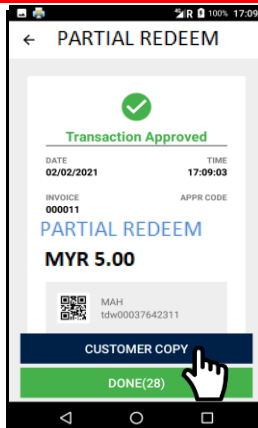

Partial Redeem (Loyalty)

1. Press <More> for more menu

2. Tap on Loyalty Icon <QR>

3. Tap on <Partial Redeem> Icon

4. Enter amount

5. Insert Card

6. Enter Pin to complete Total amount transaction charge to card after partial redemption

7. Terminal is processing the transaction

Partial Redeem (Loyalty)- Continue

8. Transaction Approved & merchant copy receipt printed out

9. Press <CUSTOMER COPY> for the customer copy receipt