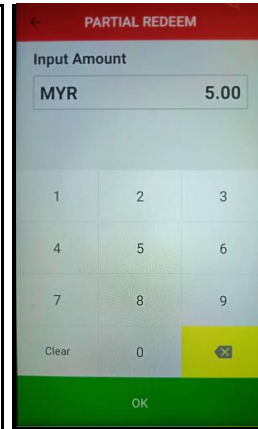

Partial Redeem (Loyalty)

1. Press <More> for more menu

2. Tap on Loyalty Icon <QR>

3. Tap on <Partial Redeem> Icon

4. Enter amount

5. Insert Card

6. Enter Pin to complete Total amount transaction charge to card after partial redemption

7. Terminal is processing the transaction

Partial Redeem (Loyalty)- Continue

8. Transaction Approved & merchant copy receipt printed out

9. Press <CUSTOMER COPY> for the customer copy receipt