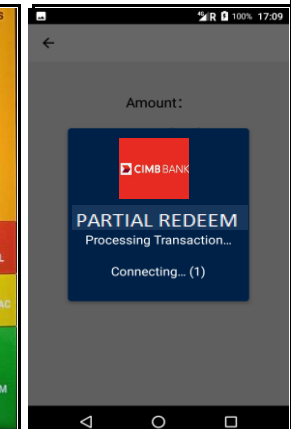

Partial Redeem (Loyalty)

1. Press <More> for more menu

2. Tap on Loyalty Icon <QR>

3. Tap on <Partial Redeem> Icon

4. Enter amount

5. Insert Card

6. Enter Pin to complete Total amount transaction charge to card after partial redemption

7. Terminal is processing the transaction

Partial Redeem (Loyalty)- Continue

8. Transaction Approved & merchant copy receipt printed out

9. Press <CUSTOMER COPY> for the customer copy receipt